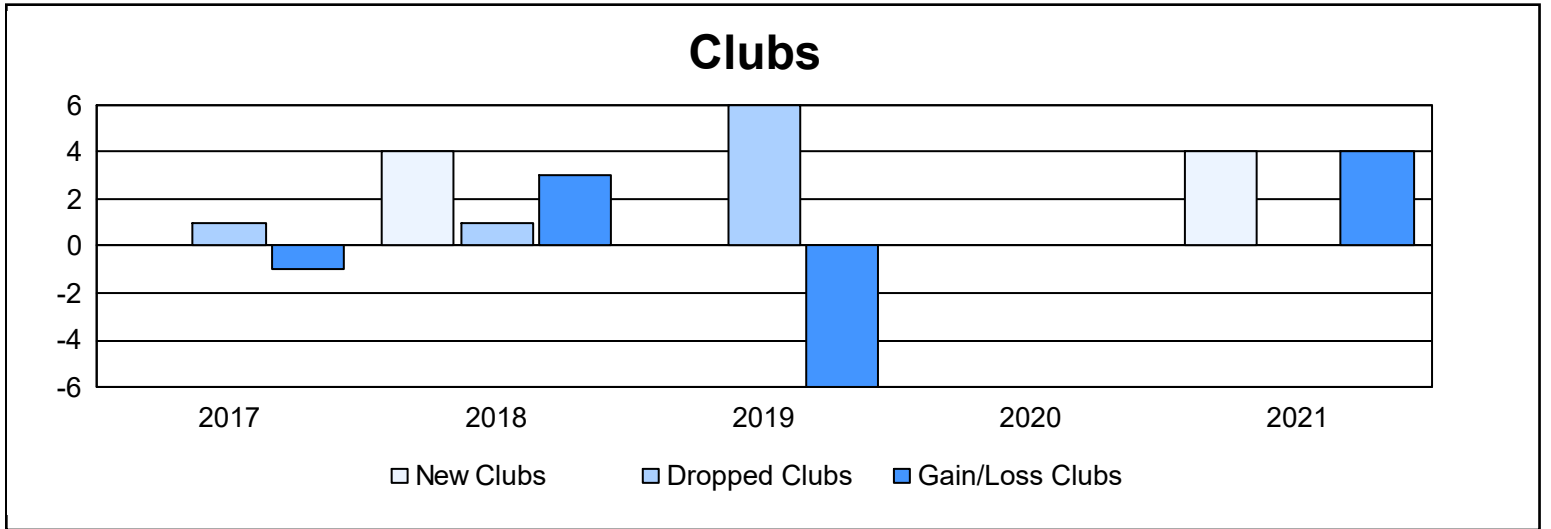

Year	New Clubs	Dropped Clubs	Gain/ Loss Clubs	New Members	Charter Members	Reinstate Members	Transfer Members	Total Member Added	Total Members Dropped	Gain/ Loss Members
2016-2017	0	1	-1	303	1	5	5	314	150	164
2017-2018	4	1	3	137	118	23	3	281	209	72
2018-2019	0	6	-6	76	2	39	5	122	341	-219
2019-2020	0	0	0	44	0	7	3	54	128	-74
2020-2021	4	0	4	140	110	8	1	259	153	106
<b>Average</b>	<b>2</b>	<b>2</b>	<b>0</b>	<b>140</b>	<b>46</b>	<b>16</b>	<b>3</b>	<b>206</b>	<b>196</b>	<b>10</b>

### Membership Composition June 2021 Cumulative