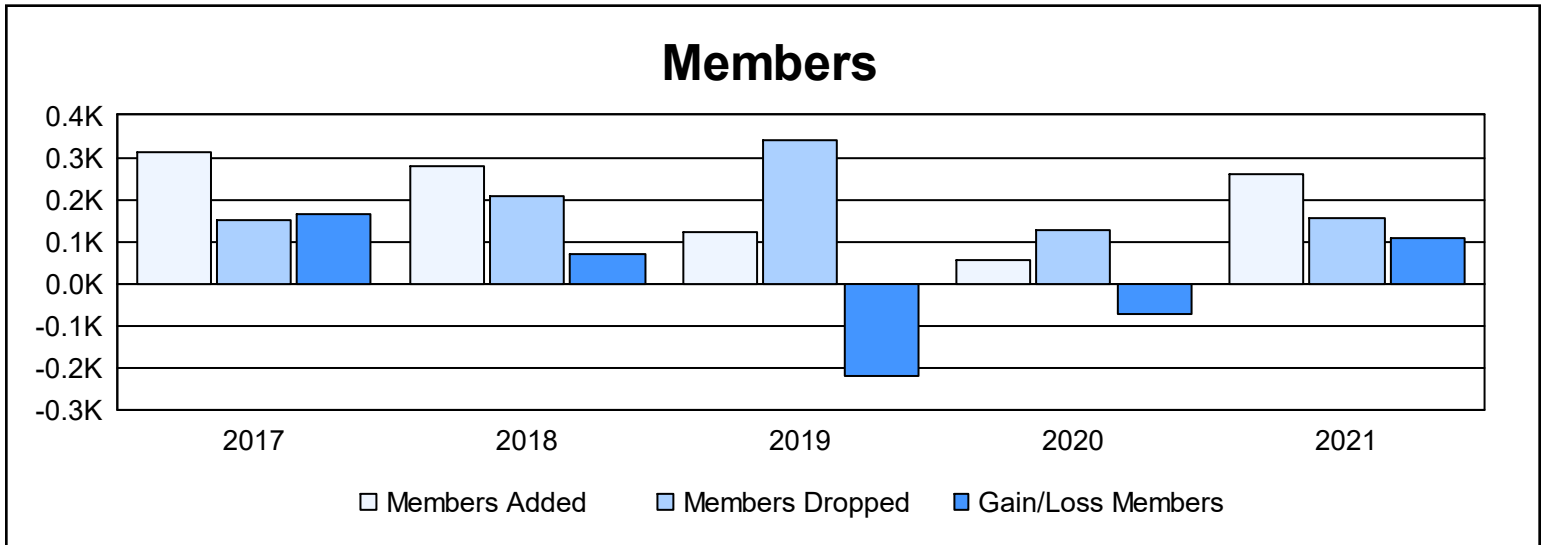

Year	New Clubs	Dropped Clubs	Gain/ Loss Clubs	New Members	Charter Members	Reinstate Members	Transfer Members	Total Member Added	Total Members Dropped	Gain/ Loss Members
2016-2017	0	1	-1	303	1	5	5	314	150	164
2017-2018	4	1	3	137	118	23	3	281	209	72
2018-2019	0	6	-6	76	2	39	5	122	341	-219
2019-2020	0	0	0	44	0	7	3	54	128	-74
2020-2021	4	0	4	140	110	8	1	259	153	106
<b>Average</b>	<b>2</b>	<b>2</b>	<b>0</b>	<b>140</b>	<b>46</b>	<b>16</b>	<b>3</b>	<b>206</b>	<b>196</b>	<b>10</b>

### Membership Composition June 2021 Cumulative