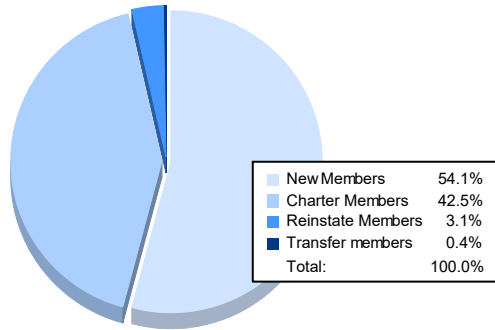

Year	New Clubs	Dropped Clubs	Gain/ Loss Clubs	New Members	Charter Members	Reinstate Members	Transfer Members	Total Member Added	Total Members Dropped	Gain/ Loss Members
2016-2017	0	1	-1	303	1	5	5	314	150	164
2017-2018	4	1	3	137	118	23	3	281	209	72
2018-2019	0	6	-6	76	2	39	5	122	341	-219
2019-2020	0	0	0	44	0	7	3	54	128	-74
2020-2021	4	0	4	140	110	8	1	259	153	106
<b>Average</b>	<b>2</b>	<b>2</b>	<b>0</b>	<b>140</b>	<b>46</b>	<b>16</b>	<b>3</b>	<b>206</b>	<b>196</b>	<b>10</b>

### Membership Composition June 2021 Cumulative